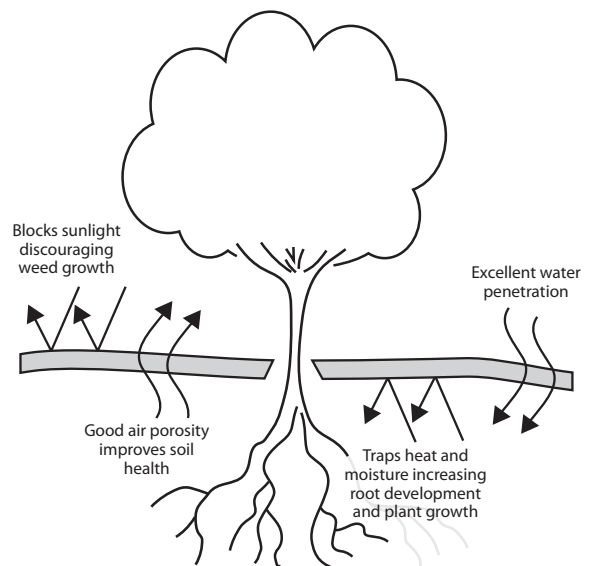

EcoJute™

550gsm Reinforced

EcoJute™ is a 100% natural mulch matting system manufactured from a specially designed high density reinforced needle-punched jute fibre.

Tough Construction

Reinforced with a tough jute-twine grid for extra stability, EcoJute is offered as a short term erosion control and weed suppressant blanket and is designed to compliment our very popular range of both natural and synthetic weed and mulch matting systems.

Biodegradable

Designed to gradually break down over a period of 1-2 years (dependent on conditions), EcoJute comes at a time where, more than ever before, landscape architects, land owners and property developers are looking for natural alternatives to assist planting projects through the critical establishment phase. EcoJute is 100% organic (chemical free).

Fixing Options:

Standard Weedmat Staples

Used extensively in soft soil situations where the extra length ensures stronger fixture of the EcoJute™ to the ground surface.

Greenstake Pins

Used in situations where environmental considerations are a priority. Being a totally 100% biodegradable natural product, they fit well with EcoJute™ matting providing a total environmental solution. Ideal for areas where pedestrian access may occur.

Securing Method: (see above)

- Top edge - place in shallow trench and fill with soil to secure
- Edges - pin at 0.5m centres
- Centre - pin at 1.0m centres
- Overlap rolls 10cm

Superior Performance:

Contact us today for a free sample