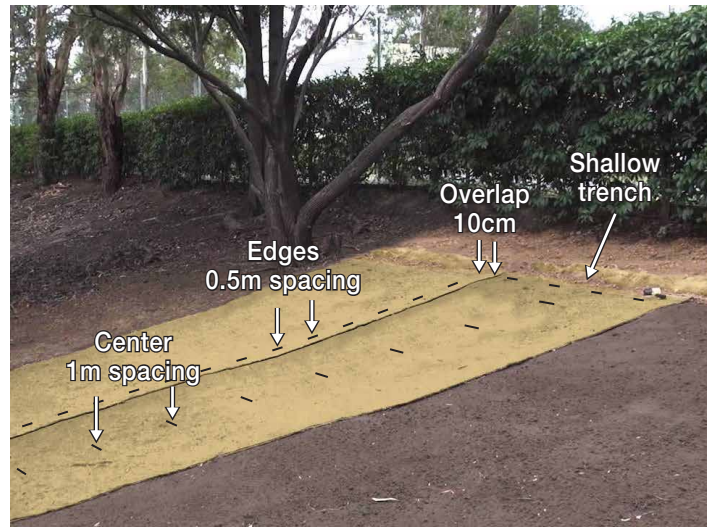

EcoJute™

550gsm Reinforced

EcoJute™ is a 100% natural mulch matting system manufactured from a specially designed high density reinforced needle-punched jute fibre.

Tough Construction

Reinforced with a tough jute-twine grid for extra stability, EcoJute is offered as a short term erosion control and weed suppressant blanket and is designed to compliment our very popular range of both natural and synthetic weed and mulch matting systems.

Supplied by

ECOJUTE™ PRODUCT SPECIFICATIONS

Roll size	2m x 30m
Fibre density	550g / m2
Reinforcement	Jute fibre grid mesh
Product life	1-2 years typically
Security method options	Steel ground staples
	Plastic weedmat pins
	Biodegradable weedmat pins
Sloping Sites	Always secure roll end in
	150 x 150m trench at top
	Roll rolls down from top with
	10cm overlap each side
	Higher rolls to overlap lower rolls

Fixing Options:

Standard Weedmat Staples

Used extensively in soft soil situations where the extra length ensures stronger fixture of the EcoJute™ to the ground surface.

Greenstake Pins

Used in situations where environmental considerations are a priority. Being a totally 100% biodegradable natural product, they fit well with EcoJute™ matting providing a total environmental solution. Ideal for areas where pedestrian access may occur.

Securing Method: (see above)

- Top edge - place in shallow trench and fill with soil to secure
- Edges - pin at 0.5m centres
- Centre - pin at 1.0m centres
- Overlap rolls 10cm

Superior Performance:

Contact us today for a free sample