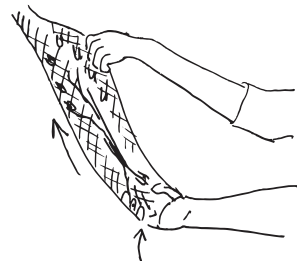

NetSleeve™

Cost Effective Plant Protector

The KBC NetSleeve™ is the most popular self-expanding plant protection method for willows and seedlings.

Features/Benefits

- Protects against browsing rabbits, possums and birds
- The lowest cost seedling protector available
- Continuous netting sleeve made from UV stable plastic
- Simply cut to length and slide over young seedlings or willow poles
- Will expand as the seedling/pole establishes
- Very quick to install - great for larger revegetation projects etc. where cost is a major consideration
- Supplied in 250m rolls x 200mm diameter
- This is the same product as Netlon

Easy to Install

- 1 Cut tube to length - approximately 10cm longer than plant

- 2 Pull sleeve over arm and grasp plant root ball

- 3 Pull plant through sleeve until root ball is just covered by bottom of sleeve

- 4 Heel in with bottom of sleeve also buried

Code	Description	Pack Qty
3019	200mm dia. x 250m	1 Roll

PROTECTS AGAINST

For more info or questions contact our friendly team

0800 600 789

sales@advancelandscape.co.nz
www.advancelandscape.co.nz