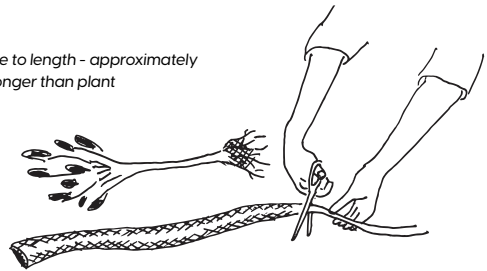

NetSleeve™

Cost Effective Plant Protector

The KBC NetSleeve™ is the most popular self-expanding plant protection method for willows and seedlings.

Features/Benefits

- Protects against browsing rabbits, possums and birds
- The lowest cost seedling protector available
- Continuous netting sleeve made from UV stable plastic
- Simply cut to length and slide over young seedlings or willow poles
- Will expand as the seedling/pole establishes
- Very quick to install - great for larger revegetation projects etc. where cost is a major consideration
- Supplied in 250m rolls x 200mm diameter
- This is the same product as Netlon

Easy to Install

- 1 Cut tube to length - approximately 10cm longer than plant

- 2 Pull sleeve over arm and grasp plant root ball

- 3 Pull plant through sleeve until root ball is just covered by bottom of sleeve