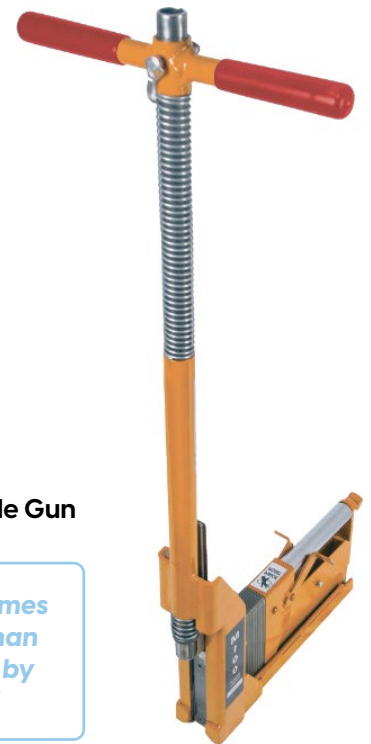

TerraFelt™ Synthetic Weed Matting

Very popular high density needle punched polyester weed mat with 3 to 4 year UV rating. This product is used extensively in situations where superior performance and economics are a priority.

Coming in widths up to 4 metres wide by 100m long, this 150gsm product reduces laying time, is easy to install and gives operator efficiency. TerraFelt has good hydrophillic properties allowing water to penetrate and soil to breathe. Coupled with our new M100 Staple Gun, purchasers are finding this system's efficiency second to none.

Features/Benefits

- Very popular needle punched Polyester - felted finish for strength
- 3-4 year UV rating
- Offers the advantage of lower cost matting with longer durability
- Hydrophilic - allows water to penetrate and soil to breathe