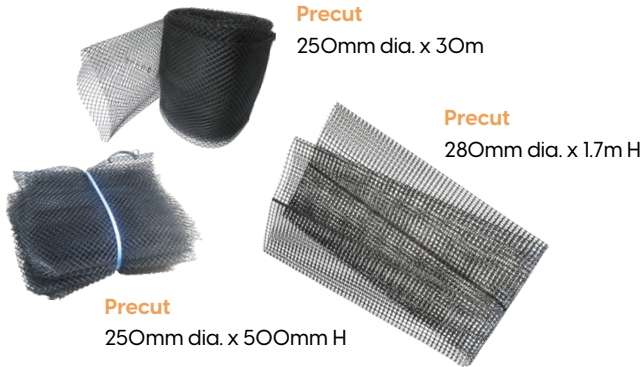

# TreeTube™ Heavy Duty Plastic Mesh

KBC TreeTube™ is a heavy duty plastic mesh for protecting new plantings. Available in rolls or precut lengths to suit the application.

### Features/Benefits

- Protect against browsing rabbits, hares, pukekos, sheep (1.2m+ height) and cattle (1.7m height)
- Heavy duty self-supporting plastic mesh
- Anchor to the ground using either
  - 2x bamboo canes inserted through the mesh
  - 2x hardwood stakes secured with cable ties or
  - 2x fiberglass rods (included with the larger precut size)
- Shelter flexes under pressure from animals but won't suffer damage
- Good wind and UV resistance
- Manufactured from UV stabilised HDPE
- The 30m roll can be cut to any length
- Precut lengths are available - smaller 250mm dia. x 500mm H and larger 280mm dia. x 1.7m H

### Available as

Code	Size	Pack Qty
3024	250mm dia. x 30m	1 Roll
3021	250mm dia. x 500mm H	25 Pcs
3042	1.7m x 45cm flat (comes with 2x fiberglass rods)	10

For more info or questions contact our friendly team