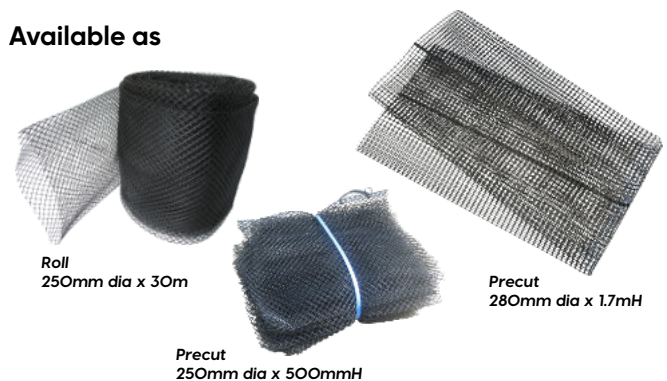

TreeTube™ Heavy Duty Plastic Mesh

KBC TreeTube™ is a heavy duty plastic mesh for protecting new plantings. Available in rolls or precut lengths to suit the application.

PROTECTS AGAINST

Features/Benefits

- Protect against browsing rabbits, hares, pukekos, sheep (1.2m+ height) and cattle (1.7m height)
- Heavy duty self-supporting plastic mesh
- Anchor to the ground using either
 - 2 x bamboo canes inserted through the mesh
 - 2 x hardwood stakes secured with cable ties or
 - 2 x fiberglass rods (included with the larger precut size)
- Shelter flexes under pressure from animals but won't suffer damage
- Good wind and UV resistance
- Manufactured from UV stabilised HDPE
- The 30m roll can be cut to any length
- Precut lengths are available - smaller 250mm dia x 500mmH and larger 280mm dia x 1.7mH

Available as

Code	Size	Pack Qty
3024	250mm dia. x 30m	1 Roll
Code	Size	Pack Qty
3021	250mm dia. x 500mm H	25 Pcs
Code	Size	Pack Qty
3042	1.7m x 45cm flat (comes with 2x fiberglass rods)	10

For more info or questions contact our friendly team