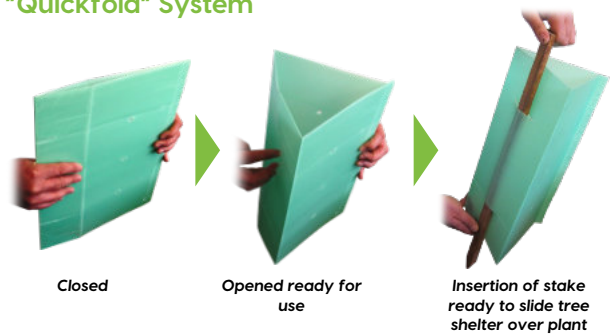

"Quickfold" System

For more info or questions contact our friendly team

0800 600 789

sales@advancelandscape.co.nz
www.advancelandscape.co.nz

Advance
Landscape Systems
Green your world™