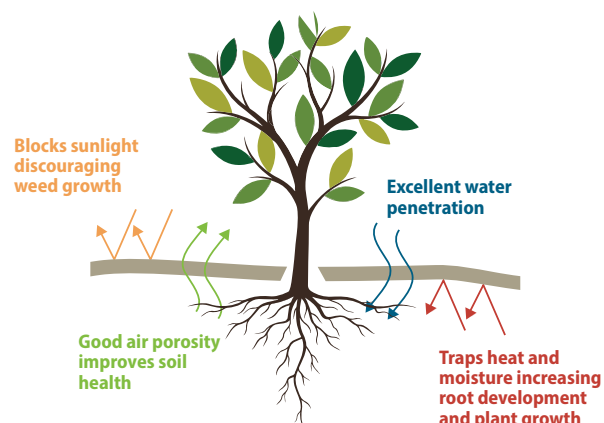

EcoJute™ Mulch Matting

EcoJute™ is a 100% natural mulch matting system manufactured from a specially designed high density reinforced needle-punched jute fibre. Available in 550gsm and 750gsm.

Biodegradable matting needs to be planted out promptly to work effectively.

Features/Benefits

- Similar benefits to EcoWool™
- 100% natural product
- Manufactured from a high density needle punched jute fibre
- Reinforced with a tough jute-twine grid for extra stability
- Stabilises soil and reduces erosion on sloping sites
- Provides weed suppression temporarily until plants establish
- A natural alternative to synthetic weed matting
- Designed to biodegrade over time

SUPERIOR WEED SUPPRESSION

Fix using Ground Staples, Greenstake Pins or BioPins

Benefits of Natural Mulch Matting

Code	Size	Pack Qty
23056	2m Width x 30m Length - 550gsm	1 Roll
23053	2m Width x 30m Length - 750gsm	1 Roll