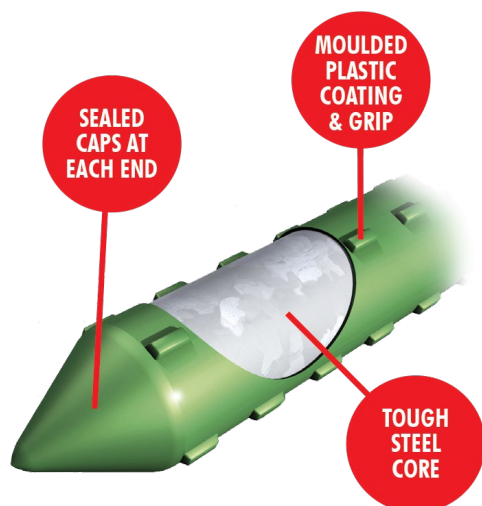

Eslon Stakes Plastic Coated Steel

Eslon Stakes are New Zealand's most popular domestic garden stake.

Features/Benefits

- Eslon stakes are far superior to imitation brands
- Watertight, weatherproof sealed caps at either end ensure long life
- Tough hollow steel core that will not crack, rot or easily buckle
- Unique, moulded UV resistant plastic coating allows attachment of plant ties at any point
- Sealed end spike allows easy insertion
- Nine popular sizes - 0.9m to 2.4m buckle

Code	Size	Pack Size
11214	0.9m L x 8mm Ø	48 Pcs
11510	0.9m L x 11mm Ø Heavy Duty	48 Pcs
11283	1.2m L x 11mm Ø	24 Pcs
11520	1.2m L x 16mm Ø Heavy Duty	24 Pcs
11290	1.5m L x 11mm Ø	24 Pcs
11530	1.5m L x 16mm Ø Heavy Duty	24 Pcs
11412	1.8m L x 16mm Ø	24 Pcs
11429	2.1m L x 16mm Ø	24 Pcs
11504	2.4m L x 16mm Ø	24 Pcs