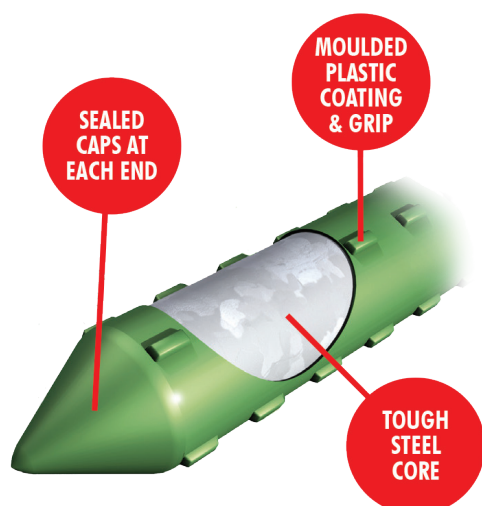

Eslon Stakes Plastic Coated Steel

Eslon Stakes are New Zealand's most popular domestic garden stake.

Features/Benefits

- Eslon stakes are far superior to imitation brands
- Watertight, weatherproof sealed caps at either end ensure long life
- Tough hollow steel core that will not crack, rot or easily buckle
- Unique, moulded UV resistant plastic coating allows attachment of plant ties at any point
- Sealed end spike allows easy insertion
- Nine popular sizes - 0.9m to 2.4m buckle

Code	Size	Pack Size
11214	0.9m L x 8mm Ø	48 Pcs
11510	0.9m L x 11mm Ø Heavy Duty	48 Pcs
11283	1.2m L x 11mm Ø	24 Pcs
11520	1.2m L x 16mm Ø Heavy Duty	24 Pcs
11290	1.5m L x 11mm Ø	24 Pcs
11530	1.5m L x 16mm Ø Heavy Duty	24 Pcs
11412	1.8m L x 16mm Ø	24 Pcs
11429	2.1m L x 16mm Ø	24 Pcs
11504	2.4m L x 20mm Ø	24 Pcs